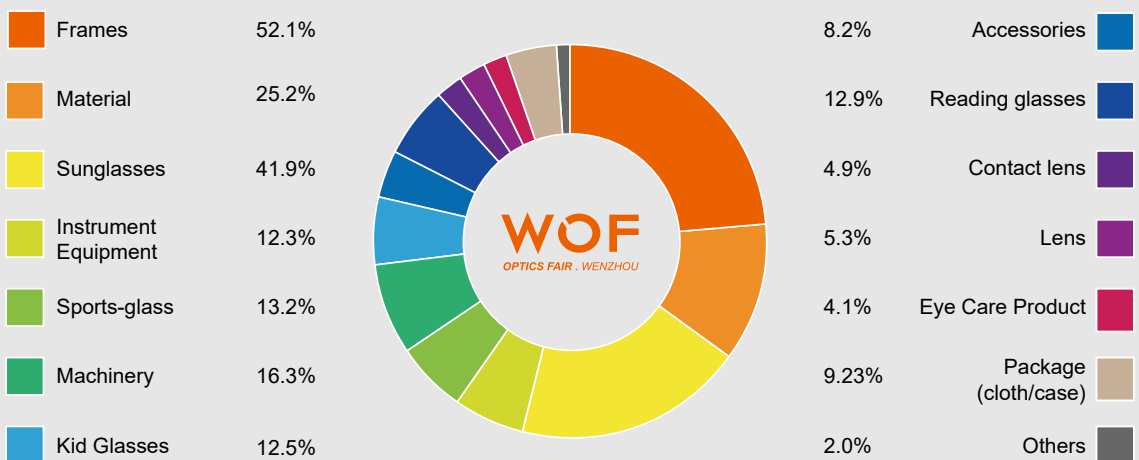

BUYERS PRODUCT INTEREST