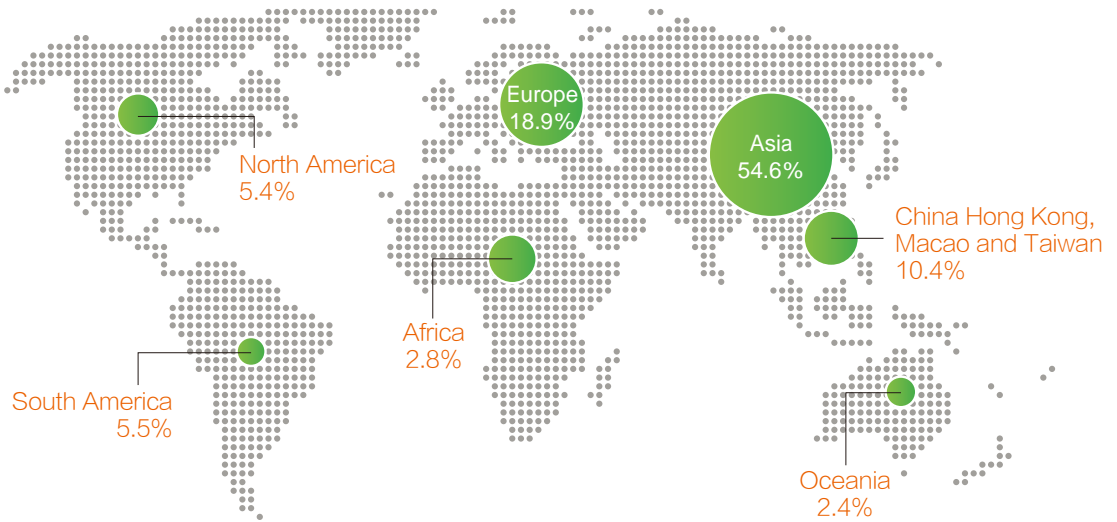

OVERSEAS VISITOR ANALYSIS

+86-577-8837-9658

WOF Team

✉ optics@donnor.net / jolene@donnor.net

☎ +86-577-8850-8279

📞 +86-153-2506-9603 / +86-159-5870-8769

🌐 www.opticsfair.com

#ChinaWOF