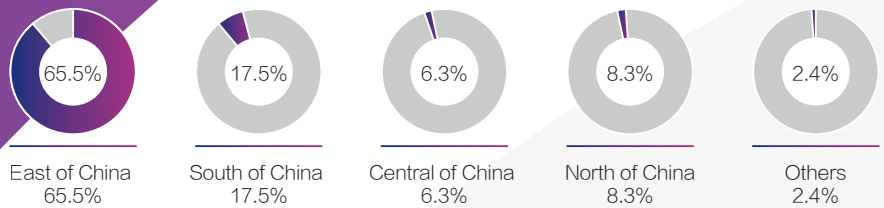

About WOF

The 20th Wenzhou INT'L Optics Fair is one of the annual largest optical exhibitions in Asia. Praised as a "Must-attend event and a strategic platform for importers and buyers from the worldwide trade", the fair provides comprehensive opportunities to meet leading organizations, share views on development of business and industry, open up and explore new market and participate in live network with global business community.

Through 40-year's development, The region include Wenzhou, Ruian, Taizhou, Jiaxing cities among Zhejiang province has about 3,000 optical manufacturers and with over 300,000 people work throughout the supply chain. Wenzhou has become the World High-quality Eyewear Manufacturing Heartland & International Brands and Global Leading Optical Retailers Supplier Center.

WOF aims to encourage strengthened cooperation among manufacturers and buyers, as well as promoting related fashion design, technologies and industries - along with showcasing a collection of the latest services and products relate to optical in and outside China.

REGIONAL SOURCES OF DOMESTIC VISITORS

EXHIBITS