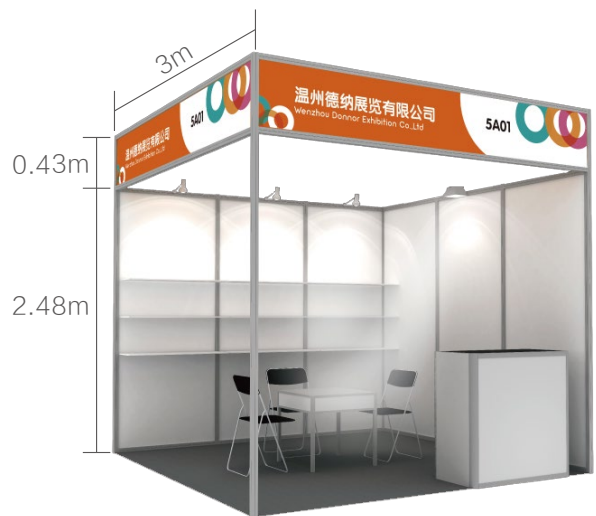

REGIONAL SOURCES OF DOMESTIC VISITORS

EXHIBITS

2022 SCALE

Exhibition Area
31,800+ m²

Exhibitors
500+

Overseas Visitors
20,000+

- | | | | |
|---|---|---|---|
|  | Hall 2 Glasses, Lens |  | Hall 7 Glasses |
|  | Hall 3 Glasses, Accessories, Design & International Brands |  | Hall 8 Moulds, Instruments and Equipment |
|  | Hall 5 Glasses, Accessories and Cases |  | Registration Center |
|  | Hall 6 Glasses | | |

BOOTH PRICING

STANDARD BOOTH

Price: \$2,200

- ① 3m X 3m Booth Space
- ② Fascia Board On Each Open Side With Company Name
- ③ Curtainon Each Open Side
- ④ 1 Table And 1info Desk
- ⑤ 4 Folding Chairs
- ⑥ 9 Layer Boards Or Glass Case
- ⑦ 3 Spotlights And 1 Led Square Front Lamp
- ⑧ Carpet
- ⑨ Socket

The picture is for reference only
Two Sides Open Corner Standard Booth \$ 2,400

DELUXE BOOTH

Price: \$2,900

- ① 3m X 3m Booth Space
- ② Higher Fascia Board On Each Open Side With Company Name
- ③ Curtainon Each Open Side
- ④ 1 Table & 1info Desk
- ⑤ 4 Folding Chairs
- ⑥ 9 Layer Boards And Glass Case
- ⑦ 4 Led Square Front Lamps
- ⑧ Company Logo In Front Of The Info Desk
- ⑨ Carpet
- ⑩ Socket

The picture is for reference only
Two Sides Open Corner Deluxe Booth \$ 3,100

RAW SPACE

Price: \$220/ m² (minimum 36 m²)

Renting the Raw Space does not include any display equipment, neither equipped with carpets nor electric power. Raw Space Special Booth Management fee \$8/ m²