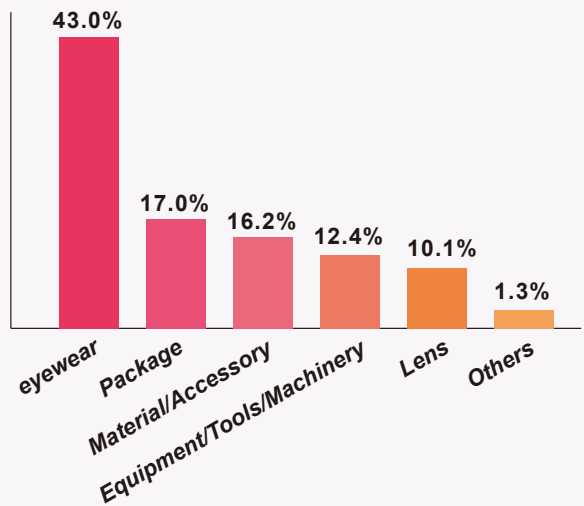

EXHIBITS ANALYSIS